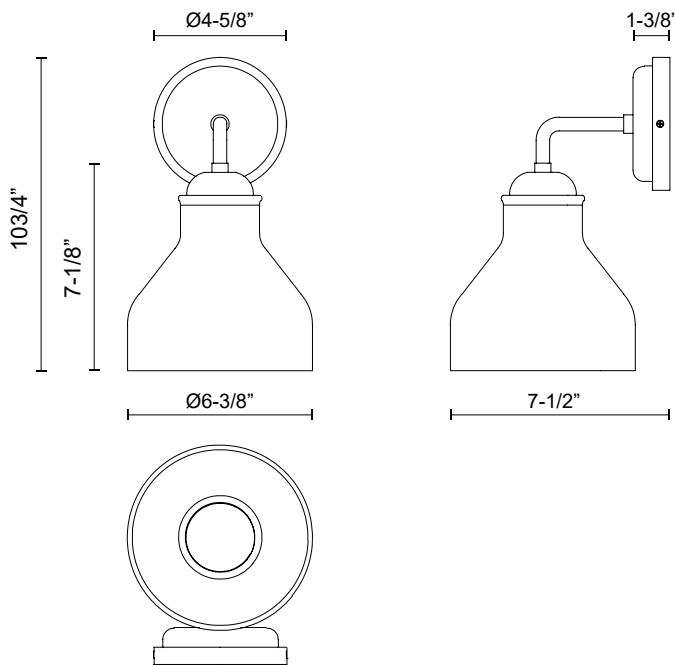

alora mood

P. 1.855.855.8926

CANADA: 19054 28TH Avenue Surrey - BC V3Z 6M3

USA: 3035 E. Lone Mountain Rd - Las Vegas, NV, 89081

WESTLAKE WV540106

FIXTURE DIMENSIONS	W6-3/8" x H10-3/4" x E7-1/2"
HEIGHT FROM CENTER	8-1/2"
EXTENSION	7-1/2"
LAMP TYPE	E26
MAX WATTAGE	60W
BULB QTY	1
BULBS INCLUDED	No
VOLTAGE	120V
GLASS DETAILS	Glossy Opal Glass
MATERIAL	Glass; Steel;
INSTALL OPTIONS	Up/Down; Wall;
LOCATION	Damp
CANOPY DIMENSIONS	D4-5/8" x E1-3/8"
PAINT FINISH	BN01; MB01;

[D - Diameter, L - Length, W - Width, H - Height, E - Extension]

AVAILABLE FINISHES:

WV540106MBGO
Glossy Opal
Glass/Matte Black

WV540106BNGO
Brushed
Nickel/Glossy
Opal Glass

*For complete warranty terms, please visit: www.aloralighting.com/warranty